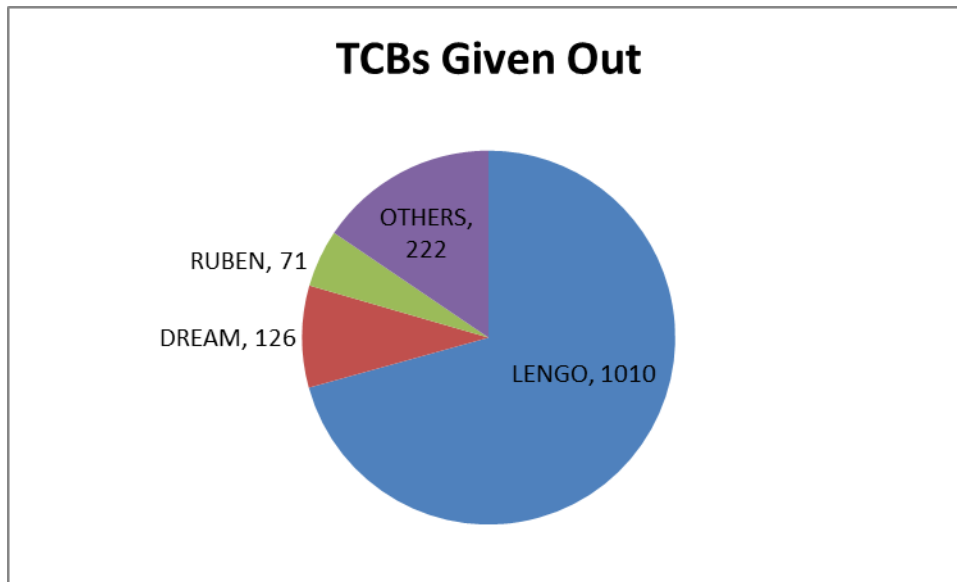

TOTAL TCBs GIVEN OUT BY 13TH September 2019

TOTAL BOXES GIVEN OUT	
YEAR	No. of Boxes
2016	5
2017	328
2018	529
2019	567
	1429

MONTHLY BREAKDOWN				
Month	No. Of Boxes			
	2016	2017	2018	2019
JAN		1	43	63
FEB		0	28	60
MAR		19	46	47
APR		27	38	35
MAY		15	100	81
JUN		26	43	38
JUL		80	22	63
AUG		26	44	80
SEP		40	53	100
OCT		37	29	
NOV		31	49	
DEC	5	26	34	
TOTAL	5	328	529	567

Toto Care Box
Africa Trust